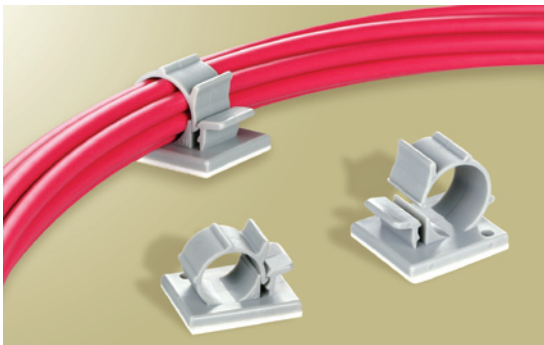

135-2010

Adjustable Adhesive Backed Clamps

- Material : Nylon PA 66 (UL 94V-2) with both sides self-adhesive tapes attached.
- Color : Grey.
- Adjustable diameter fits various cable sizes. Easy and quick to install.
- Just peel backing paper off and apply to any clean, dry, smooth, grease free surface.

Cat. No.	Bundle Diameter mm	Dimensions				Std. Pkg. pcs
		A mm	B mm	C mm	D mm	
AAC - 0809	7.8 ~ 8.8	25.2	20	8	15.7	100
AAC - 1011	10.8 ~ 11.8	28.5	22.3	11.3	18.3	
AAC - 1213	12.8 ~ 13.8	28.3	22.3	12.2	20	
AAC - 1315	14.8 ~ 15.8	28.4	25.1	13.8	22.4	

135-3010

Cable Clamps

- Material : Nylon PA 66 (UL 94V-2).
- Colors : Natural & Black.
- Screw applied.
- For clamping cable or tubing securely in place.

Cat. No.		Dimensions				Std. Pkg. pcs
Natural	Black	A mm	B mm	C		
				mm	Inch	
ACC - 1	ACC - 1 - B	9.5	9.5	3	1/8 "	1000
ACC - 1.5	ACC - 1.5 - B	9.4	10	4.6	3/16 "	
ACC - 2	ACC - 2 - B	9.4	11.5	6.3	1/4 "	
ACC - 2.5	ACC - 2.5 - B	9.5	12.5	7.8	5/16 "	
ACC - 3	ACC - 3 - B	9.5	13	9	3/8 "	
ACC - 3.5	ACC - 3.5 - B	9.6	14.2	10.7	7/16 "	100
ACC - 4	ACC - 4 - B	12.4	15.5	12.2	1/2 "	
ACC - 4.5	ACC - 4.5 - B	12.7	15.8	13.8	9/16 "	
ACC - 5	ACC - 5 - B	12.8	18	15	5/8 "	
ACC - 6	ACC - 6 - B	13.3	18.5	19	3/4 "	
ACC - 8	ACC - 8 - B	13.3	21	22 ~ 25	7/8 " ~ 1 "	
ACC - 12	ACC - 12 - B	13.3	27.8	32 ~ 37	1 1/4 " ~ 1 1/2 "	