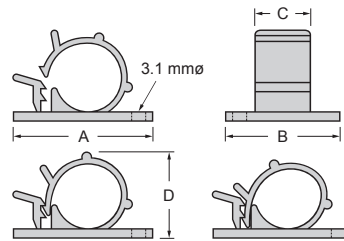

135-2010

Adjustable Adhesive Backed Clamps

- Material : Nylon PA 66 (UL 94V-2) with both sides self-adhesive tapes attached.
- Color : Grey.
- Adjustable diameter fits various cable sizes. Easy and quick to install.
- Just peel backing paper off and apply to any clean, dry, smooth, grease free surface.

Cat. No.	Bundle Diameter mm	Dimensions				Std. Pkg. pcs
		A mm	B mm	C mm	D mm	
AAC - 0809	7.8 ~ 8.8	25.2	20	8	15.7	100
AAC - 1011	10.8 ~ 11.8	28.5	22.3	11.3	18.3	
AAC - 1213	12.8 ~ 13.8	28.3	22.3	12.2	20	
AAC - 1315	14.8 ~ 15.8	28.4	25.1	13.8	22.4	

135-3010

Cable Clamps

- Material : Nylon PA 66 (UL 94V-2).
- Colors : Natural & Black.
- Screw applied.
- For clamping cable or tubing securely in place.

Cat. No.		Dimensions				Std. Pkg. pcs
Natural	Black	A mm	B mm	C		
				mm	Inch	
ACC - 1	ACC - 1 - B	9.5	9.5	3	1/8 "	1000
ACC - 1.5	ACC - 1.5 - B	9.4	10	4.6	3/16 "	
ACC - 2	ACC - 2 - B	9.4	11.5	6.3	1/4 "	
ACC - 2.5	ACC - 2.5 - B	9.5	12.5	7.8	5/16 "	
ACC - 3	ACC - 3 - B	9.5	13	9	3/8 "	
ACC - 3.5	ACC - 3.5 - B	9.6	14.2	10.7	7/16 "	100
ACC - 4	ACC - 4 - B	12.4	15.5	12.2	1/2 "	
ACC - 4.5	ACC - 4.5 - B	12.7	15.8	13.8	9/16 "	
ACC - 5	ACC - 5 - B	12.8	18	15	5/8 "	
ACC - 6	ACC - 6 - B	13.3	18.5	19	3/4 "	
ACC - 8	ACC - 8 - B	13.3	21	22 ~ 25	7/8 " ~ 1 "	
ACC - 12	ACC - 12 - B	13.3	27.8	32 ~ 37	1 1/4 " ~ 1 1/2 "	