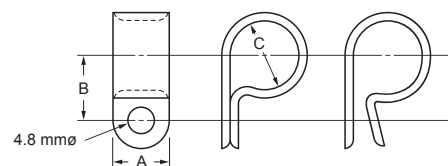

135-2010

Adjustable Adhesive Backed Clamps

- Material : Nylon PA 66 (UL 94V-2) with both sides self-adhesive tapes attached.
- Color : Grey.
- Adjustable diameter fits various cable sizes. Easy and quick to install.
- Just peel backing paper off and apply to any clean, dry, smooth, grease free surface.

Cat. No.	Bundle Diameter mm	Dimensions				Std. Pkg. pcs
		A mm	B mm	C mm	D mm	
AAC - 0809	7.8 ~ 8.8	25.2	20	8	15.7	100
AAC - 1011	10.8 ~ 11.8	28.5	22.3	11.3	18.3	
AAC - 1213	12.8 ~ 13.8	28.3	22.3	12.2	20	
AAC - 1315	14.8 ~ 15.8	28.4	25.1	13.8	22.4	

135-3010

Cable Clamps

- Material : Nylon PA 66 (UL 94V-2).
- Colors : Natural & Black.
- Screw applied.
- For clamping cable or tubing securely in place.

Cat. No.		Dimensions				Std. Pkg. pcs
Natural	Black	A mm	B mm	C		
				mm	Inch	
ACC - 1	ACC - 1 - B	9.5	9.5	3	1/8 "	1000
ACC - 1.5	ACC - 1.5 - B	9.4	10	4.6	3/16 "	
ACC - 2	ACC - 2 - B	9.4	11.5	6.3	1/4 "	
ACC - 2.5	ACC - 2.5 - B	9.5	12.5	7.8	5/16 "	
ACC - 3	ACC - 3 - B	9.5	13	9	3/8 "	
ACC - 3.5	ACC - 3.5 - B	9.6	14.2	10.7	7/16 "	100
ACC - 4	ACC - 4 - B	12.4	15.5	12.2	1/2 "	
ACC - 4.5	ACC - 4.5 - B	12.7	15.8	13.8	9/16 "	
ACC - 5	ACC - 5 - B	12.8	18	15	5/8 "	
ACC - 6	ACC - 6 - B	13.3	18.5	19	3/4 "	
ACC - 8	ACC - 8 - B	13.3	21	22 ~ 25	7/8 " ~ 1 "	
ACC - 12	ACC - 12 - B	13.3	27.8	32 ~ 37	1 1/4 " ~ 1 1/2 "	