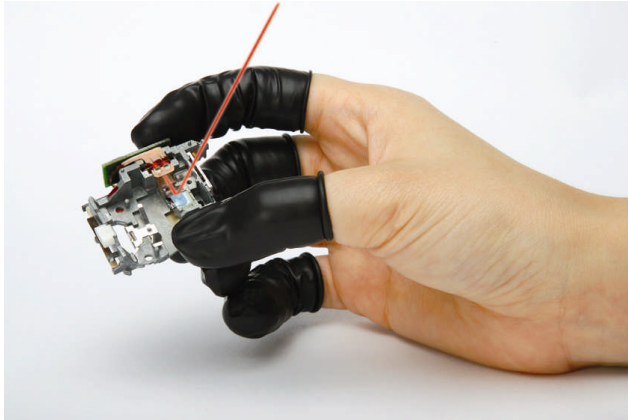

BLACK FINGER COTS

Model Number: NCM-LB-* (*=Size: S/M/L)

Standard Packing: 1440Pcs/Bag, 20Bags/Carton

Material : 100% Pure Natural Rubber Latex

Size	S15	M18	L21
Inner Dia (mm)	15	18	21
Thickness (mm)	0.10	0.10	0.10
Length (mm)	65	65	65

Types available:

Size	Surface	Type
S15, M18, L21	Smooth	Grip (With Beading Ring Grip / Roll)

Application:

- For High Level ESD Controlled Industries

Characteristic:

- Conductive
- Powder Free
- Non Silicone Oil
- Chlorinated Surface